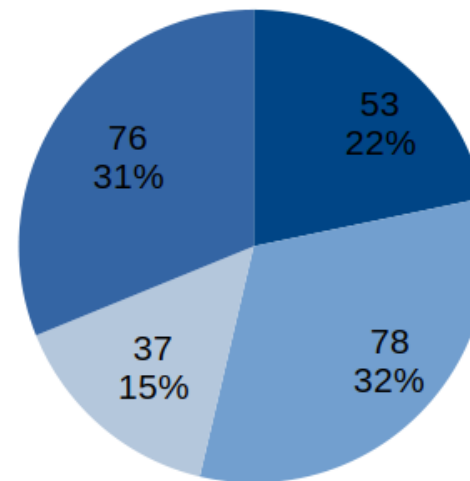

3.1.7 Do you visit any of the following?

3.1.8 Do you take your dog to these areas - (please tick)

3.1.9 How often do you visit each of these places?

Do you visit.....
DAILY.

■ Broomhill Meadow
■ Torfield
■ Torfield Playpark
■ Jubilee Meadow

Do you visit.....
WEEKLY.

■ Broomhill Meadow
■ Torfield
■ Torfield Playpark
■ Jubilee Meadow

Do you visit.....
MONTHLY.

■ Broomhill Meadow
■ Torfield
■ Torfield Playpark
■ Jubilee Meadow

Do you visit.....
Hardly Ever.