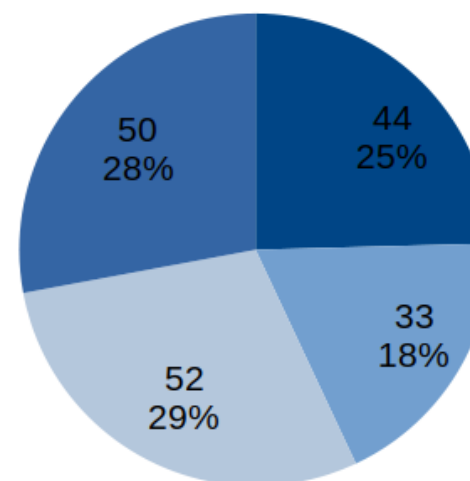

3.1.7 Do you visit any of the following?

3.1.8 Do you take your dog to these areas - (please tick)

3.1.9 How often do you visit each of these places?

Do you visit.....
DAILY.

■ Broomhill Meadow
■ Torfield
■ Torfield Playpark
■ Jubilee Meadow

Do you visit.....
WEEKLY.

■ Broomhill Meadow
■ Torfield
■ Torfield Playpark
■ Jubilee Meadow

Do you visit.....
MONTHLY.

■ Broomhill Meadow
■ Torfield
■ Torfield Playpark
■ Jubilee Meadow

Do you visit.....
Hardly Ever.

■ Broomhill Meadow
■ Torfield
■ Torfield Playpark
■ Jubilee Meadow

3.2.1a Would you like the basketball area extended to full size?

Data	Response	%
No	106	58%
Yes	77	42%

3.2.1b Would you like the basketball area to be marked out as a Netball court as well?