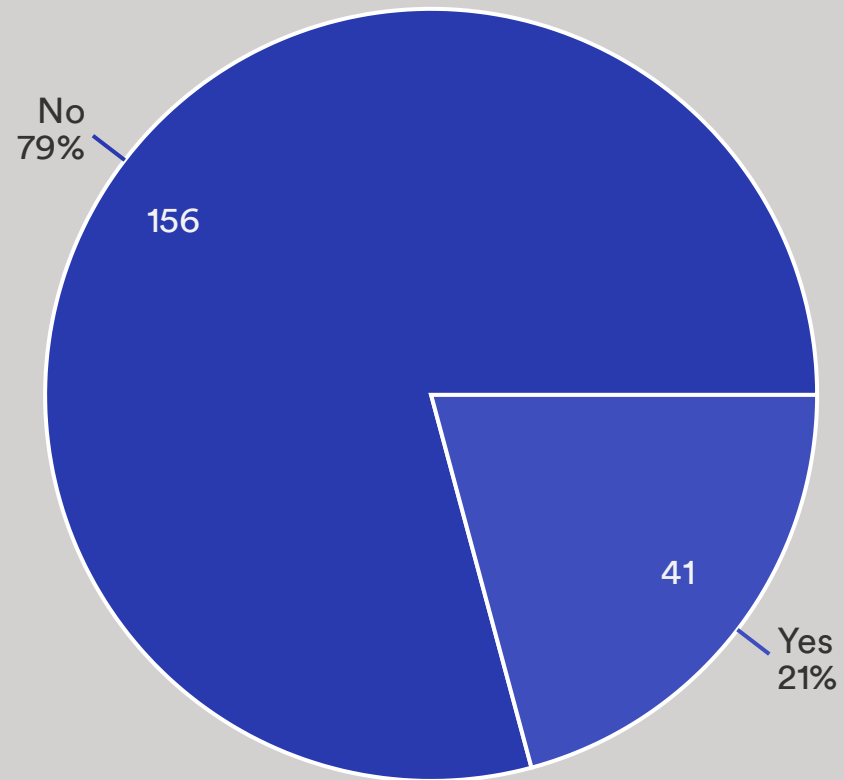

2.1.3 Would you reserve a family plot in the new Cemetery?

Data	Response	%
No	156	79%
Yes	41	21%