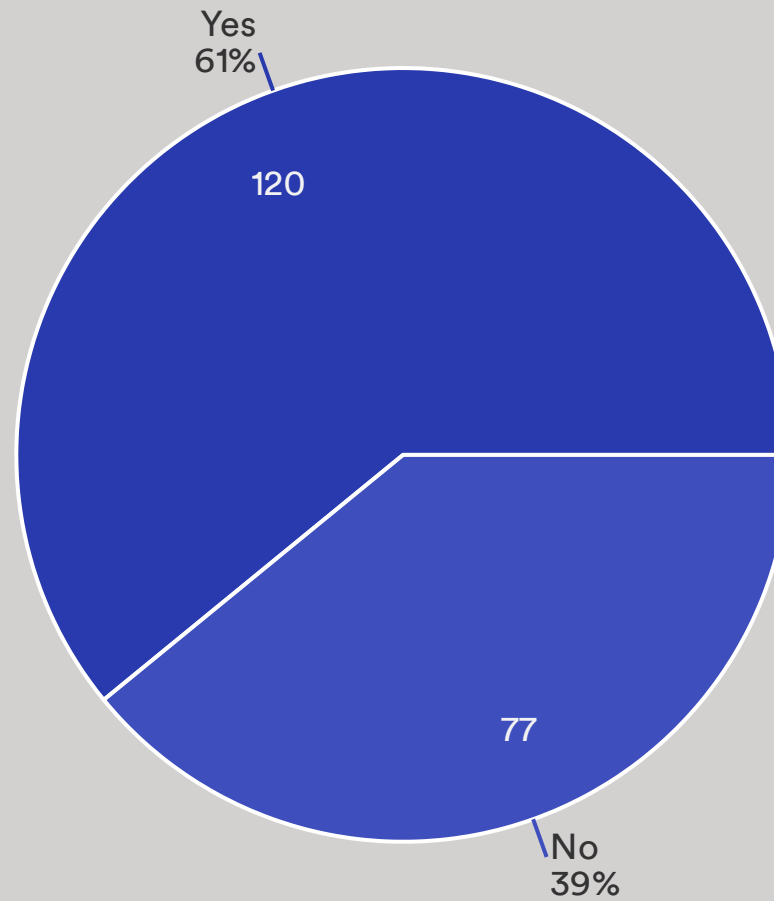

■ Broomhill Meadow
■ Torfield
■ Torfield Playpark
■ Jubilee Meadow

3.2.1a Would you like the basketball area extended to full size?

Data	Response	%
No	106	58%
Yes	77	42%

3.2.1b Would you like the basketball area to be marked out as a Netball court as well?

Data	Response	%
Yes	148	80%
No	37	20%

3.2.c Would you like to see a 5-A-Side football pitch marked out for Walking Football and training for Jnr. Football?

Data	Response	%
Yes	149	76%
No	47	24%

3.2.3d Would you like to see a Short Tennis (grass) Court marked out with retractable posts for nets?

Data	Response	%
Yes	121	64%
No	67	36%

3.2.3e Would you like to see Outside Gym Equipment erected in Torfield?

Data	Response	%
Yes	120	61%
No	77	39%

3.2.3f Would you like to see sports areas fenced off?

Data	Response	%
Yes	117	63%
No	70	37%