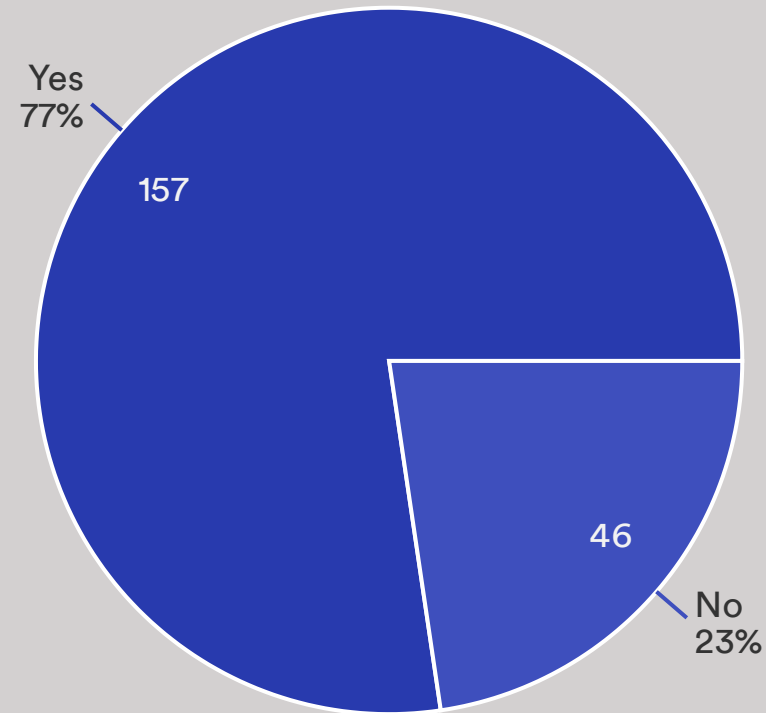

Data	Response	%
Yes	163	82%
No	36	18%

3.3b Would you like to see an avenue of Plane Trees running down the dual carriageway side of Broomhill?

Data	Response	%
Yes	140	72%
No	55	28%

3.3c Would you like to see an all weather natural track around Broomhill Meadow for runners, walkers and dog walkers?

Data	Response	%
Yes	143	72%
No	55	28%

3.3d Would you like to see outdoor gym equipment behind the hedge separating the two sections of Broomhill Meadow?

Data	Response	%
No	120	60%
Yes	79	40%

3.3e Would you like to see a picnic area within a wild flower meadow in Broomhill Meadow?