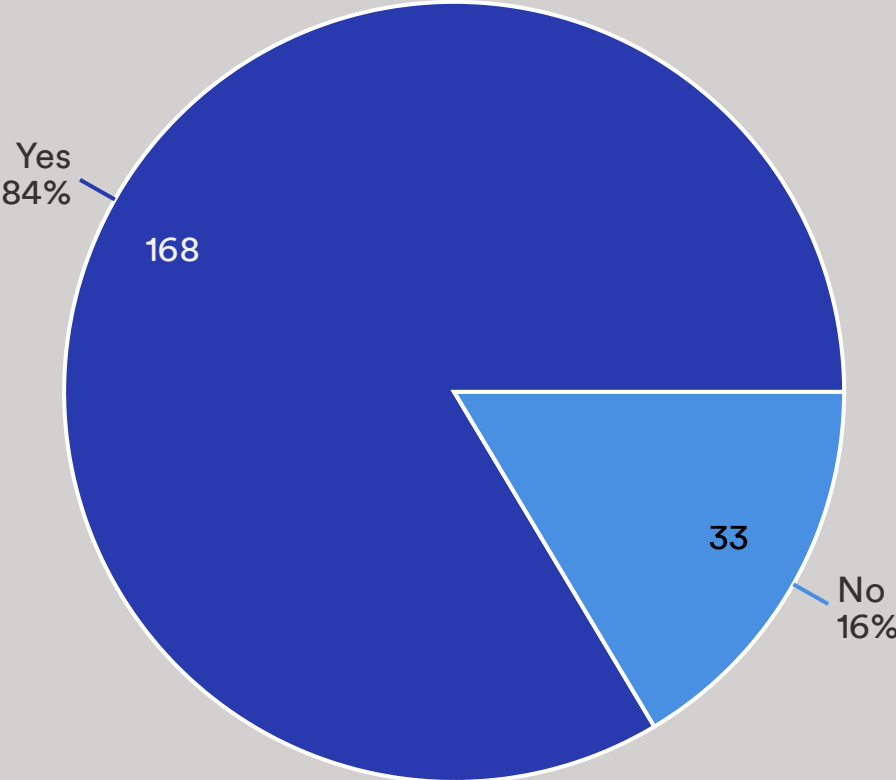

3.1.1 Would you support a cycle path from Marldon to Compton?

Data	Response	%
Yes	168	84%
No	33	16%