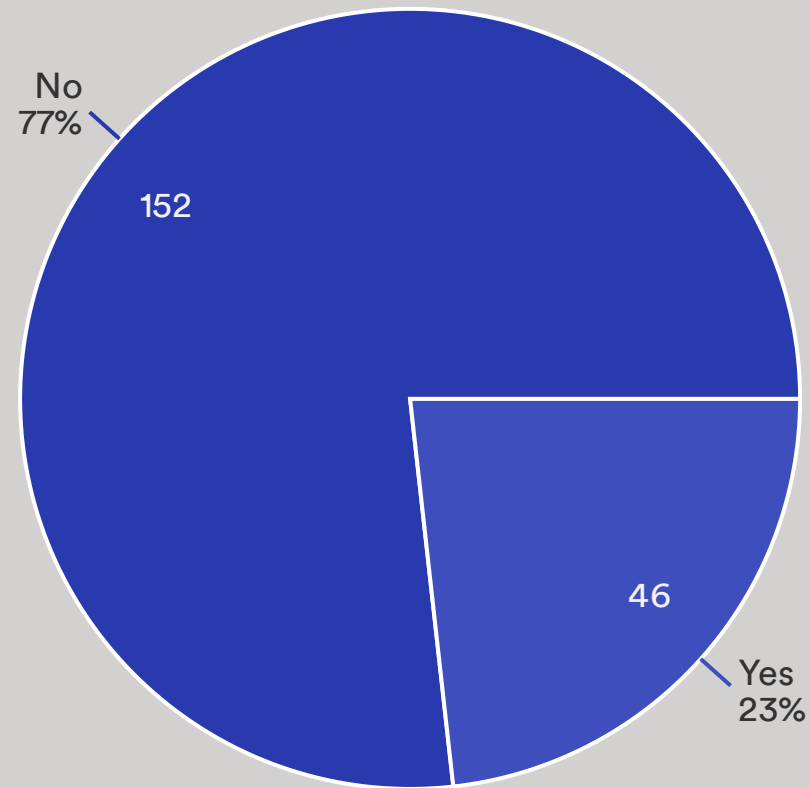

Data	Response	%
Yes	157	77%
No	46	23%

3.3f Would you like dogs to be kept on a leash in Broomhill Meadow?

Data	Response	%
No	115	57%
Yes	87	43%

3.3g Would you like to see a bespoke area for dogs off the lead in Broomhill Meadow?

3.4a Would you like Jubilee Meadow to be kept exactly as it is now?

Data	Response	%
Yes	147	77%
No	45	23%

3.4b Would you like to see Jubilee Meadow as a Dog Free Zone?

Data	Response	%
No	152	77%
Yes	46	23%