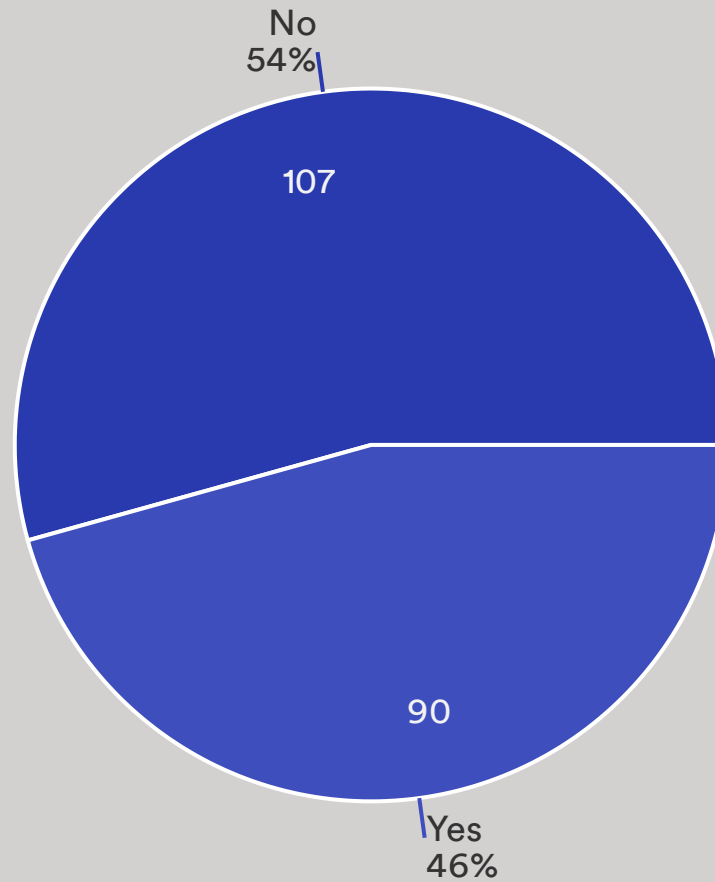

Data	Response	%
Yes	163	82%
No	36	18%

3.3b Would you like to see an avenue of Plane Trees running down the dual carriageway side of Broomhill?

Data	Response	%
Yes	140	72%
No	55	28%

3.3c Would you like to see an all weather natural track around Broomhill Meadow for runners, walkers and dog walkers?

Data	Response	%
Yes	143	72%
No	55	28%

3.3d Would you like to see outdoor gym equipment behind the hedge separating the two sections of Broomhill Meadow?

Data	Response	%
No	120	60%
Yes	79	40%

3.3e Would you like to see a picnic area within a wild flower meadow in Broomhill Meadow?

Data	Response	%
Yes	157	77%
No	46	23%

3.3f Would you like dogs to be kept on a leash in Broomhill Meadow?

Data	Response	%
No	115	57%
Yes	87	43%

3.3g Would you like to see a bespoke area for dogs off the lead in Broomhill Meadow?