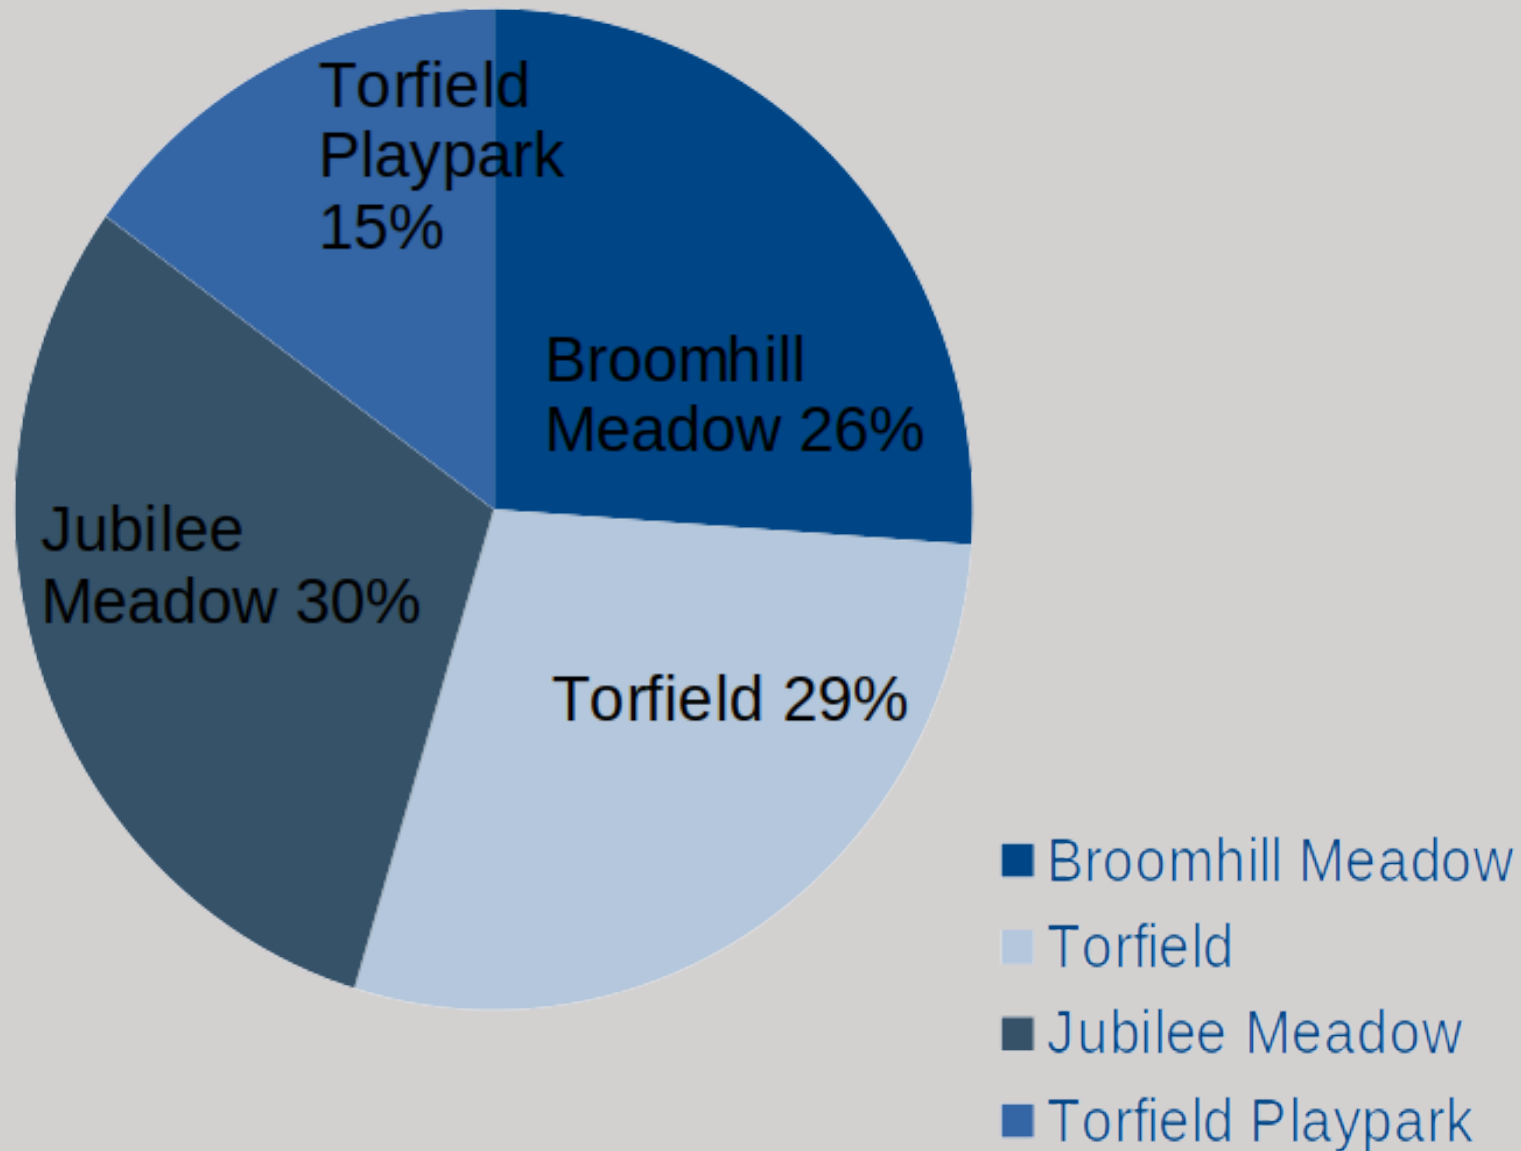

3.1.7 Do you visit any of the following?

3.1.8 Do you take your dog to these areas - (please tick)

3.1.9 How often do you visit each of these places?

Do you visit.....
DAILY.

■ Broomhill Meadow
■ Torfield
■ Torfield Playpark
■ Jubilee Meadow

Do you visit.....
WEEKLY.

■ Broomhill Meadow
■ Torfield
■ Torfield Playpark
■ Jubilee Meadow

Do you visit.....
MONTHLY.

■ Broomhill Meadow
■ Torfield
■ Torfield Playpark
■ Jubilee Meadow

Do you visit.....
Hardly Ever.