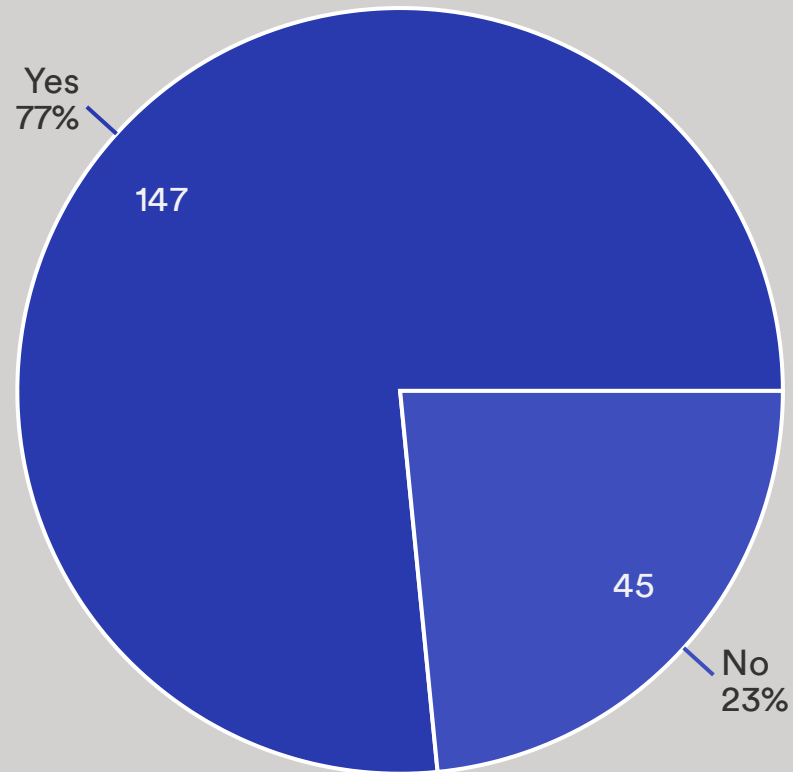

Data	Response	%
Yes	157	77%
No	46	23%

3.3f Would you like dogs to be kept on a leash in Broomhill Meadow?

Data	Response	%
No	115	57%
Yes	87	43%

3.3g Would you like to see a bespoke area for dogs off the lead in Broomhill Meadow?

3.4a Would you like Jubilee Meadow to be kept exactly as it is now?

Data	Response	%
Yes	147	77%
No	45	23%

3.4b Would you like to see Jubilee Meadow as a Dog Free Zone?

Data	Response	%
No	152	77%
Yes	46	23%