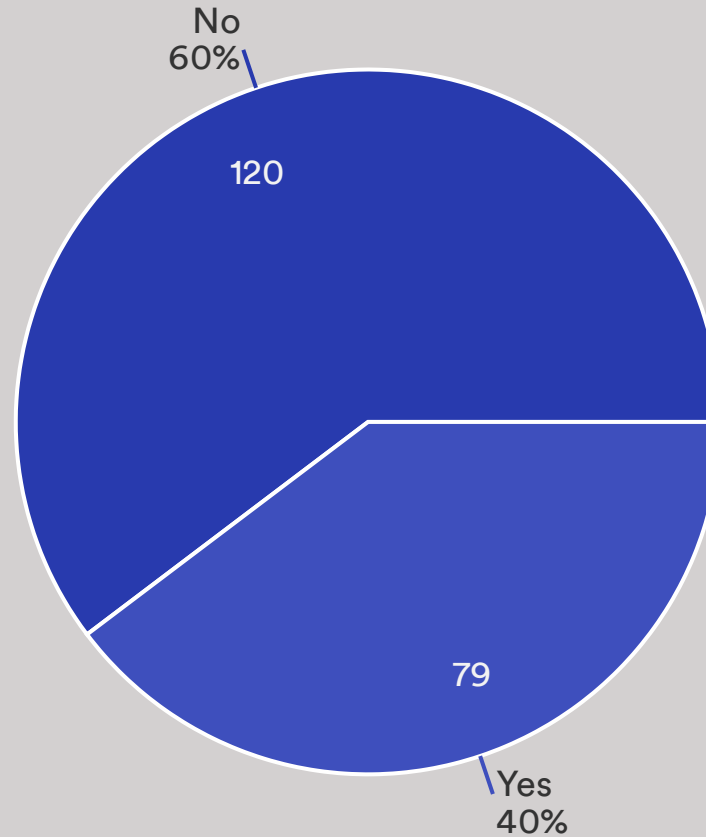

Data	Response	%
Yes	163	82%
No	36	18%

3.3b Would you like to see an avenue of Plane Trees running down the dual carriageway side of Broomhill?

Data	Response	%
Yes	140	72%
No	55	28%

3.3c Would you like to see an all weather natural track around Broomhill Meadow for runners, walkers and dog walkers?

Data	Response	%
Yes	143	72%
No	55	28%

3.3d Would you like to see outdoor gym equipment behind the hedge separating the two sections of Broomhill Meadow?

Data	Response	%
No	120	60%
Yes	79	40%

3.3e Would you like to see a picnic area within a wild flower meadow in Broomhill Meadow?