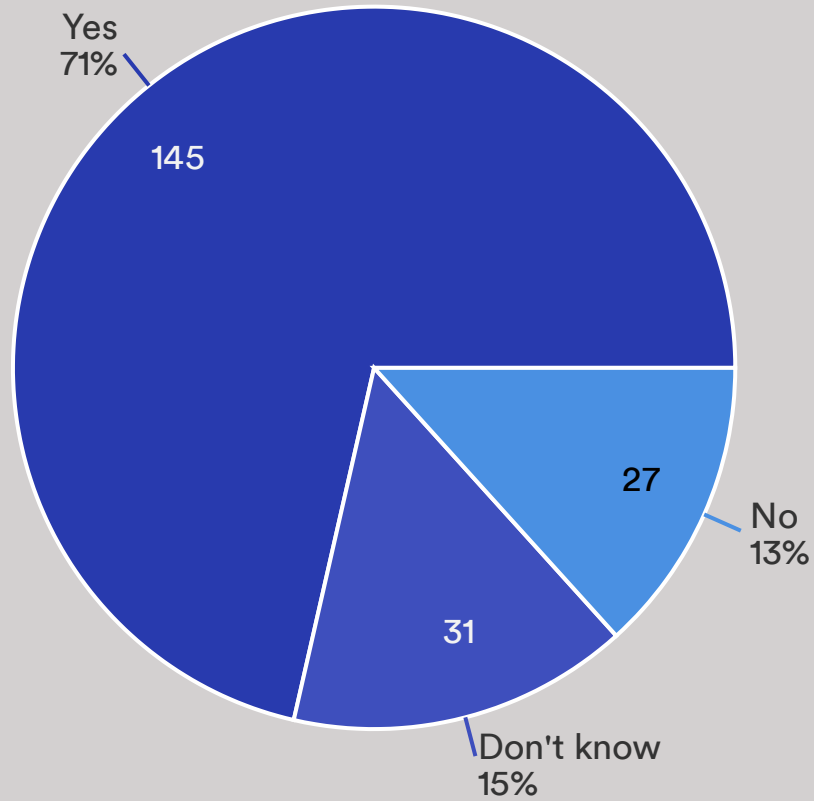

2.1.3 Would you reserve a family plot in the new Cemetery?

Data	Response	%
No	156	79%
Yes	41	21%

2.1.4 Would you reserve a plot for yourself?

2.1.5 Would you support re-wilding areas within the Cemetery?

Data	Response	%
Yes	145	71%
Don't know	31	15%
No	27	13%

2.1.6 Would you support a manicured Cemetery?

Data	Response	%
Yes	87	43%
Don't know	60	29%
No	57	28%

2.1.7 Would you support a memorial section (for ashes)?