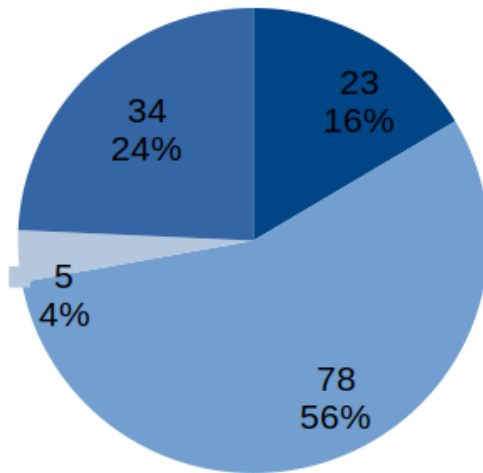

3.1.7 Do you visit any of the following?

3.1.8 Do you take your dog to these areas - (please tick)

3.1.9 How often do you visit each of these places?

Do you visit.....
DAILY.

■ Broomhill Meadow
■ Torfield
■ Torfield Playpark
■ Jubilee Meadow

Do you visit.....
WEEKLY.

■ Broomhill Meadow
■ Torfield
■ Torfield Playpark
■ Jubilee Meadow

Do you visit.....
MONTHLY.

■ Broomhill Meadow
■ Torfield
■ Torfield Playpark
■ Jubilee Meadow

Do you visit.....
Hardly Ever.