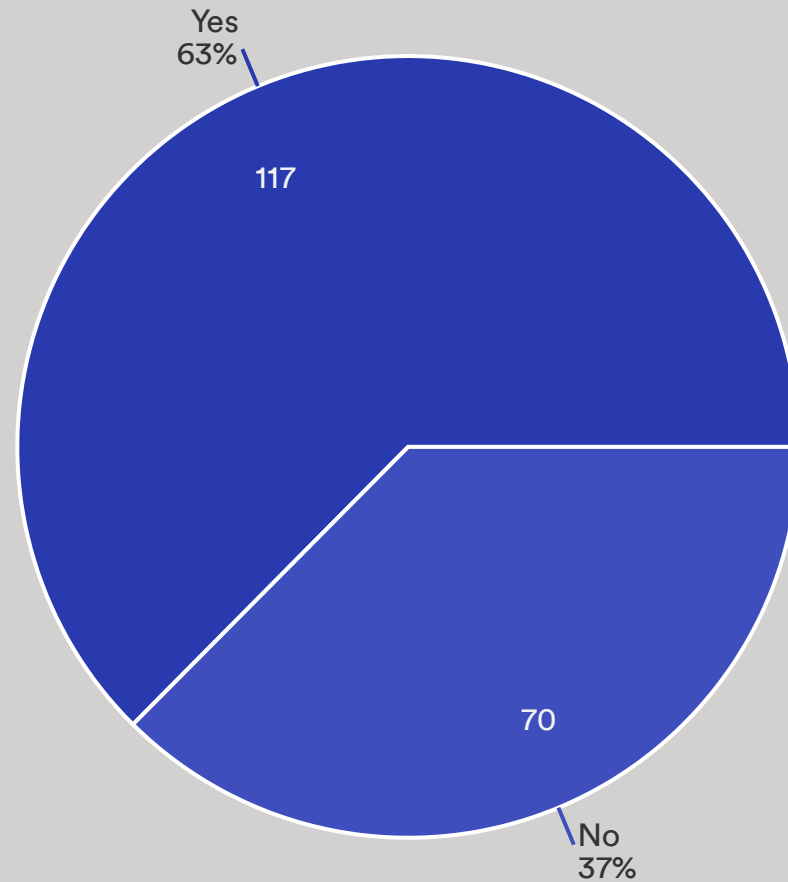

■ Broomhill Meadow
■ Torfield
■ Torfield Playpark
■ Jubilee Meadow

3.2.1a Would you like the basketball area extended to full size?

Data	Response	%
No	106	58%
Yes	77	42%

3.2.1b Would you like the basketball area to be marked out as a Netball court as well?

Data	Response	%
Yes	148	80%
No	37	20%

3.2.c Would you like to see a 5-A-Side football pitch marked out for Walking Football and training for Jnr. Football?

Data	Response	%
Yes	149	76%
No	47	24%

3.2.3d Would you like to see a Short Tennis (grass) Court marked out with retractable posts for nets?

Data	Response	%
Yes	121	64%
No	67	36%

3.2.3e Would you like to see Outside Gym Equipment erected in Torfield?

Data	Response	%
Yes	120	61%
No	77	39%

3.2.3f Would you like to see sports areas fenced off?

Data	Response	%
Yes	117	63%
No	70	37%