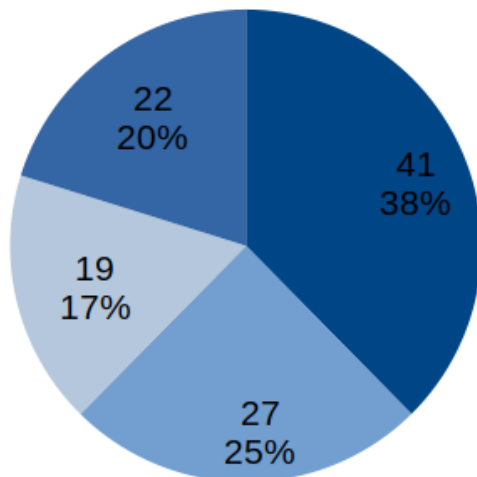

3.1.7 Do you visit any of the following?

3.1.8 Do you take your dog to these areas - (please tick)

3.1.9 How often do you visit each of these places?

Do you visit.....
DAILY.

■ Broomhill Meadow
■ Torfield
■ Torfield Playpark
■ Jubilee Meadow

Do you visit.....
WEEKLY.

■ Broomhill Meadow
■ Torfield
■ Torfield Playpark
■ Jubilee Meadow

Do you visit.....
MONTHLY.

■ Broomhill Meadow
■ Torfield
■ Torfield Playpark
■ Jubilee Meadow

Do you visit.....
Hardly Ever.