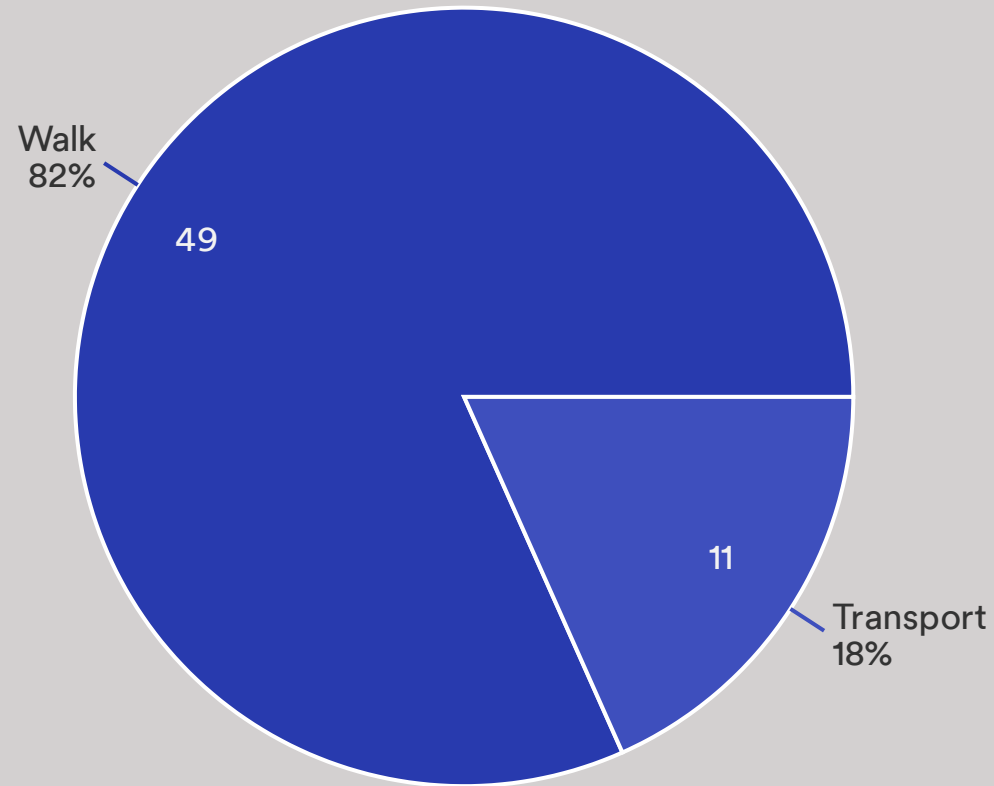

3.1.2 How do you take your children to school or the pre-school?

Data	Response	%
Walk	49	82%
Transport	11	18%