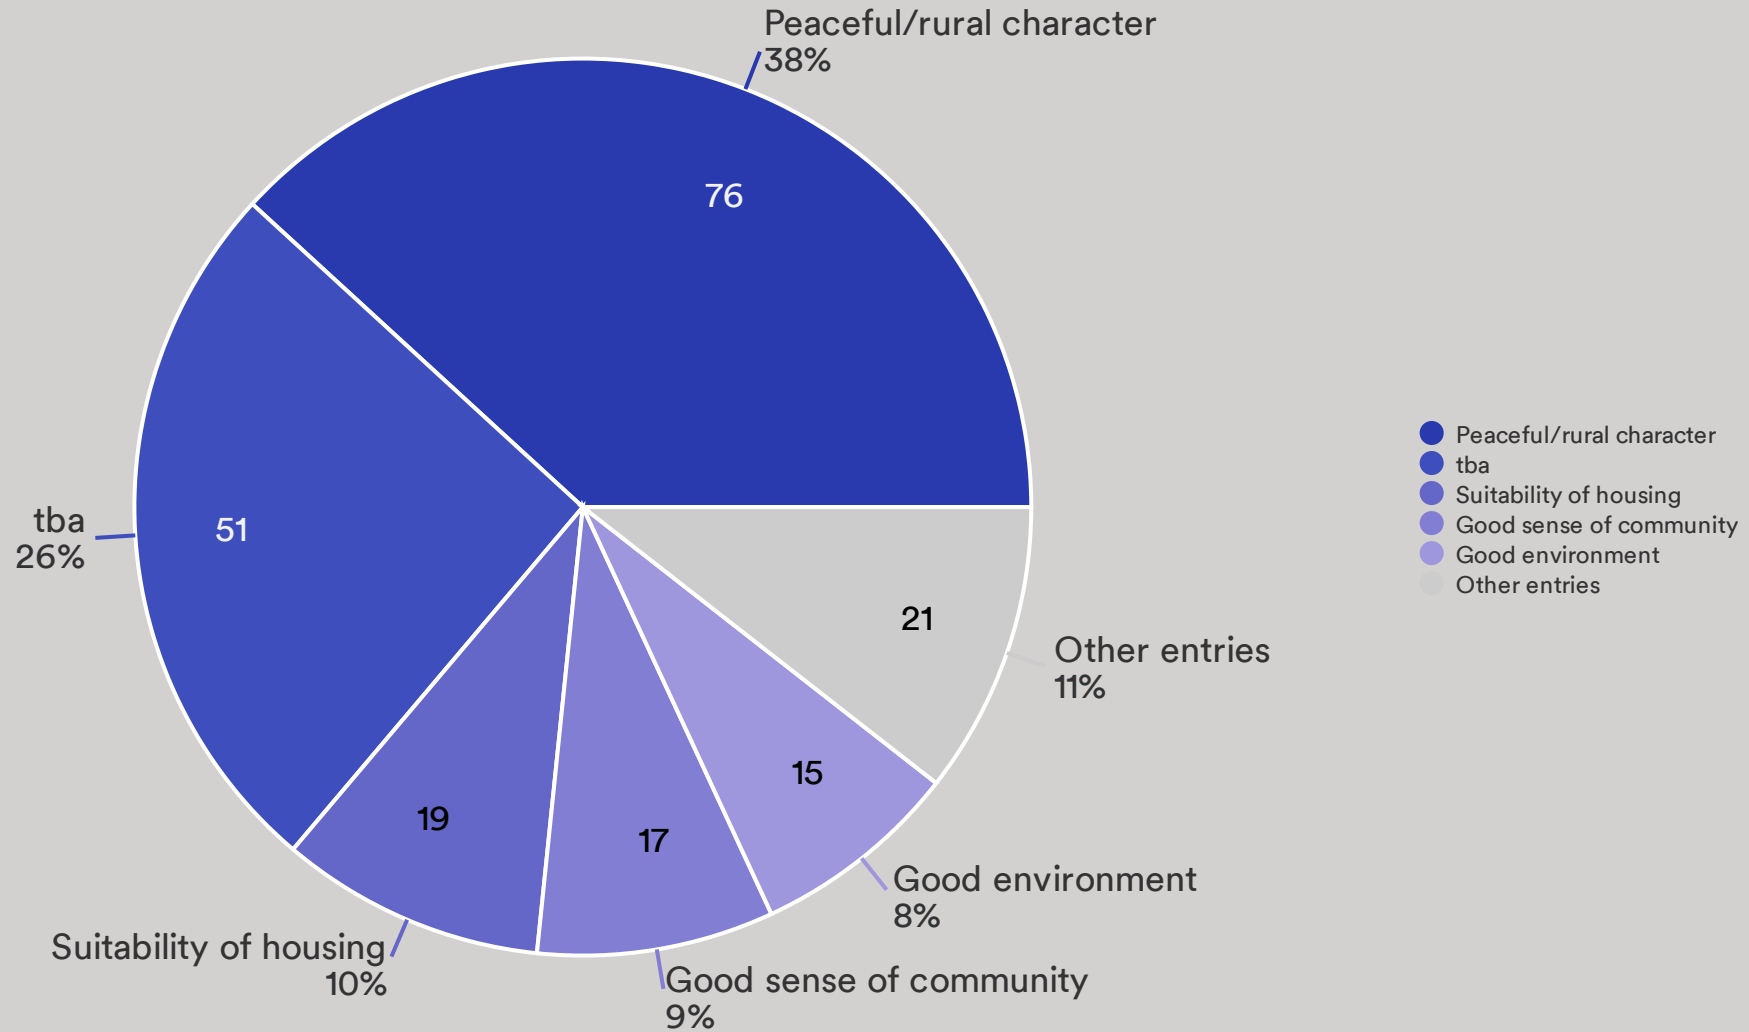

Public Spaces Consultation 2021

1.1.1 How long have you lived in the Parish?

1.1.2 Which of the following attracted you to the Parish or most makes you want to stay here?

1.1.3 Is your home?

Data	Response	%
Owner Occupied	195	95%
Rented Association	8	4%
Rented Private	3	1%