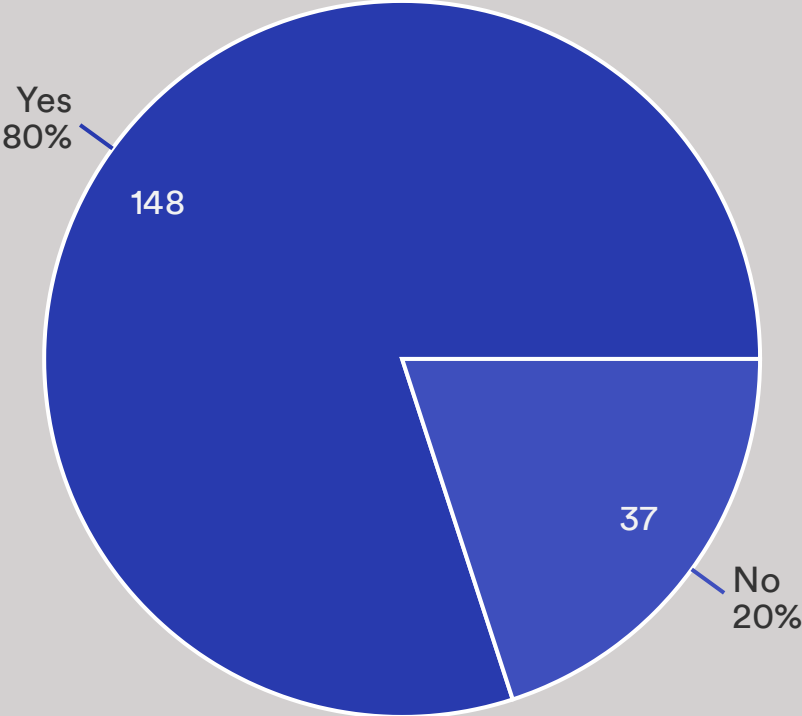

3.1.7 Do you visit any of the following?

3.1.8 Do you take your dog to these areas - (please tick)

3.1.9 How often do you visit each of these places?

Do you visit.....
DAILY.

■ Broomhill Meadow
■ Torfield
■ Torfield Playpark
■ Jubilee Meadow

Do you visit.....
WEEKLY.

■ Broomhill Meadow
■ Torfield
■ Torfield Playpark
■ Jubilee Meadow

Do you visit.....
MONTHLY.

■ Broomhill Meadow
■ Torfield
■ Torfield Playpark
■ Jubilee Meadow

Do you visit.....
Hardly Ever.

■ Broomhill Meadow
■ Torfield
■ Torfield Playpark
■ Jubilee Meadow

3.2.1a Would you like the basketball area extended to full size?

Data	Response	%
No	106	58%
Yes	77	42%

3.2.1b Would you like the basketball area to be marked out as a Netball court as well?