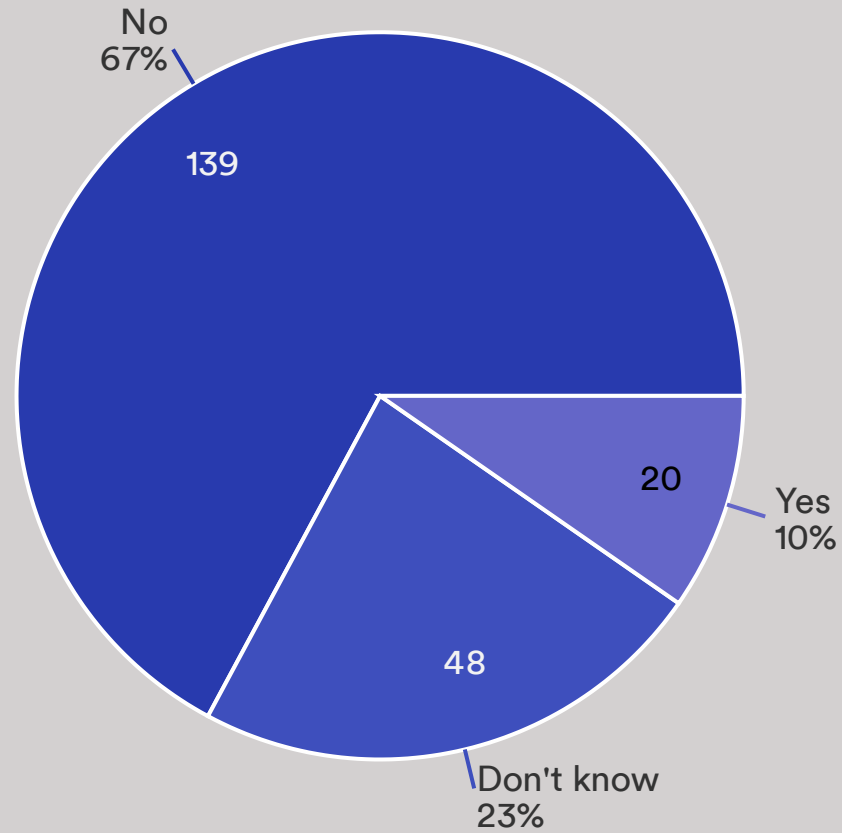

Public Spaces Consultation 2021

1.1.1 How long have you lived in the Parish?

1.1.2 Which of the following attracted you to the Parish or most makes you want to stay here?

1.1.3 Is your home?

Data	Response	%
Owner Occupied	195	95%
Rented Association	8	4%
Rented Private	3	1%

1.1.4 Do you expect to move within the next 10 years?

Data	Response	%
No	139	67%
Don't know	48	23%
Yes	20	10%

1.1.5 Do you have an elderly, disabled, or dependent relative living with you or might need to come and live with you?