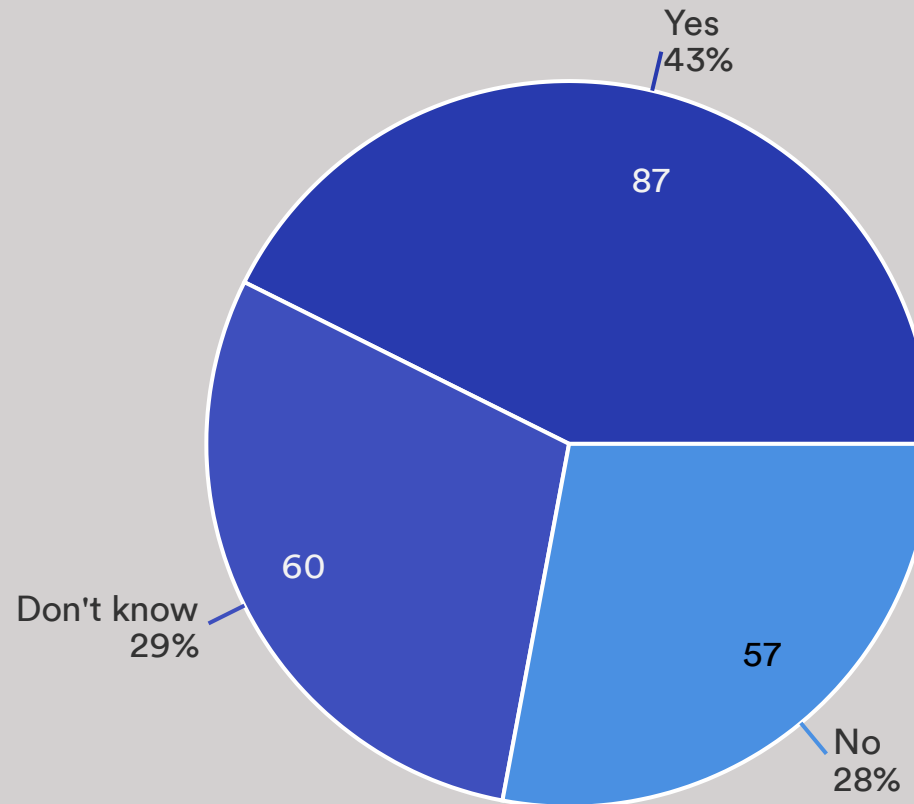

2.1.3 Would you reserve a family plot in the new Cemetery?

Data	Response	%
No	156	79%
Yes	41	21%

2.1.4 Would you reserve a plot for yourself?

2.1.5 Would you support re-wilding areas within the Cemetery?

Data	Response	%
Yes	145	71%
Don't know	31	15%
No	27	13%

2.1.6 Would you support a manicured Cemetery?

Data	Response	%
Yes	87	43%
Don't know	60	29%
No	57	28%

2.1.7 Would you support a memorial section (for ashes)?