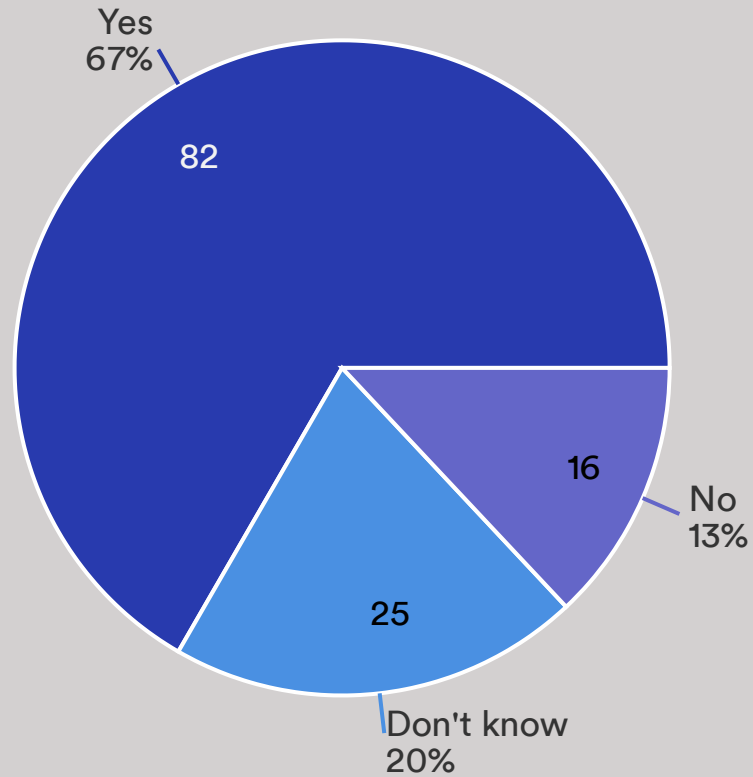

3.1.5 If your answer is yes to 3.1.4, would you like to see a community cafe in the hub?

Data	Response	%
Yes	82	67%
Don't know	25	20%
No	16	13%