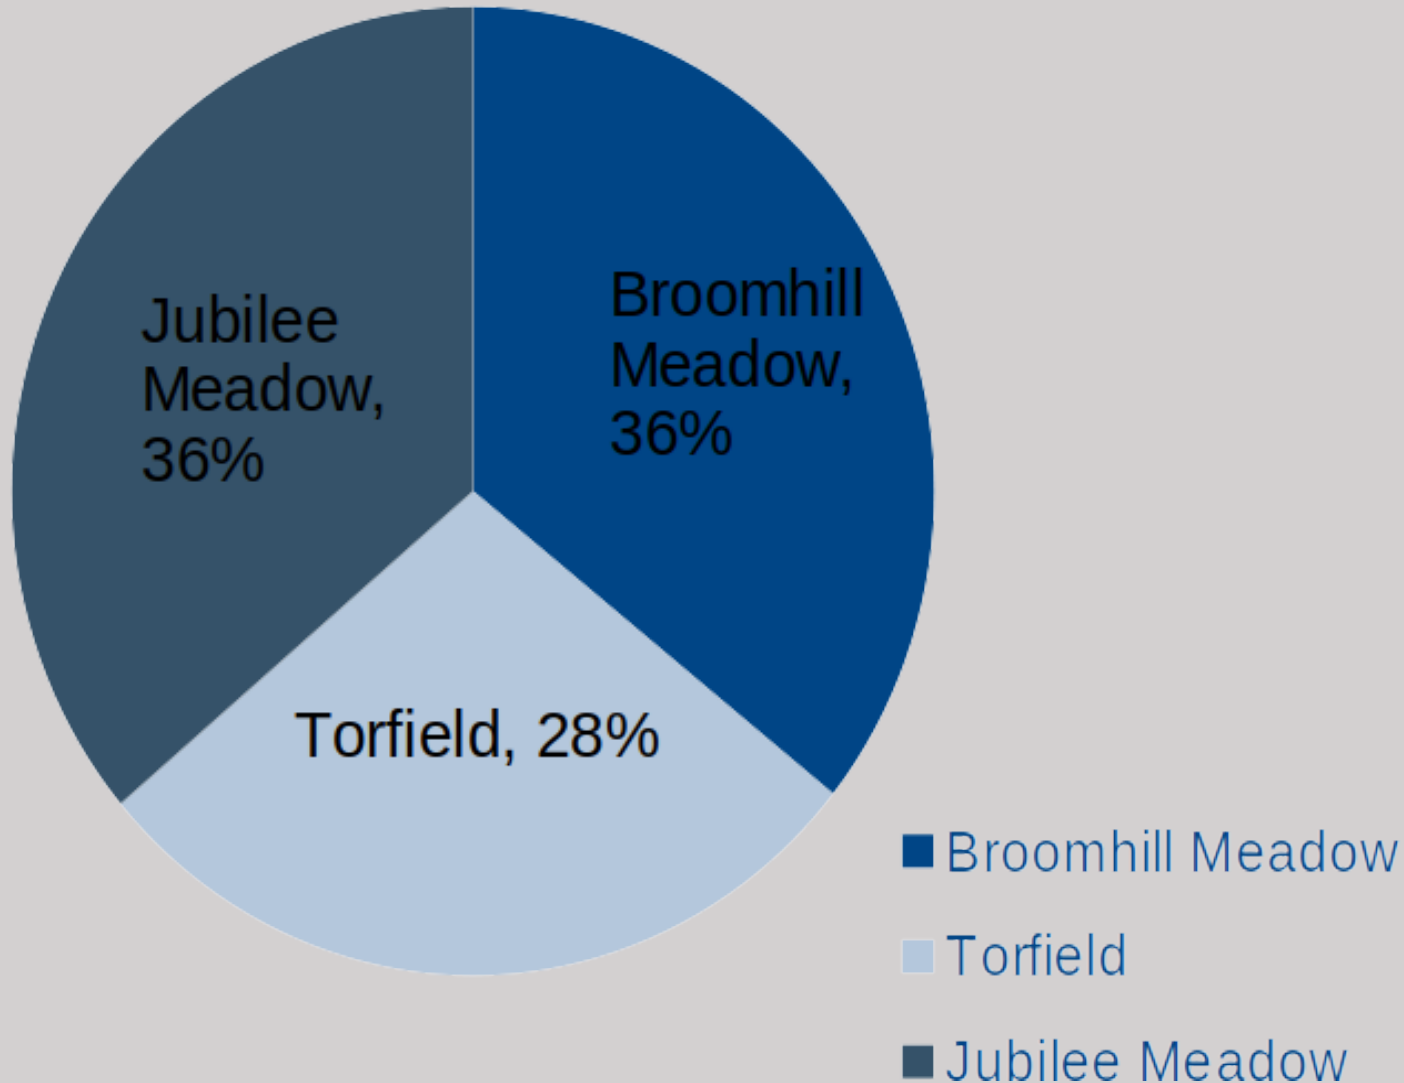

3.1.7 Do you visit any of the following?

3.1.8 Do you take your dog to these areas - (please tick)

3.1.9 How often do you visit each of these places?

Do you visit.....
DAILY.

■ Broomhill Meadow
■ Torfield
■ Torfield Playpark
■ Jubilee Meadow

Do you visit.....
WEEKLY.

■ Broomhill Meadow
■ Torfield
■ Torfield Playpark
■ Jubilee Meadow

Do you visit.....
MONTHLY.

■ Broomhill Meadow
■ Torfield
■ Torfield Playpark
■ Jubilee Meadow

Do you visit.....
Hardly Ever.