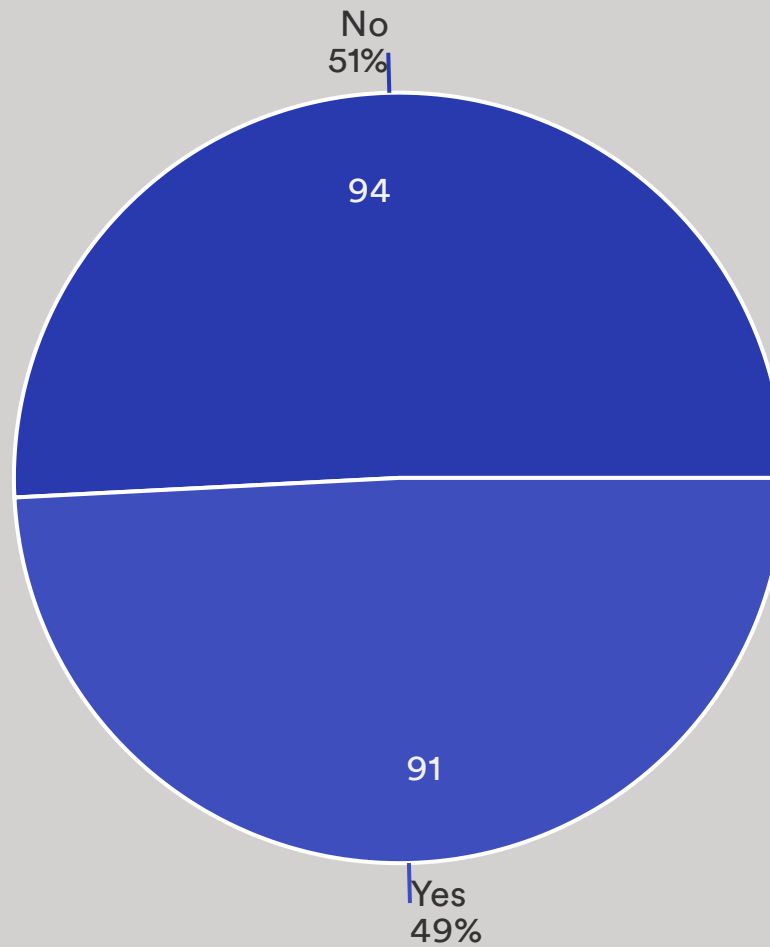

3.5e Would you like to see other forms of sport on Jubilee Meadow?

Data	Response	%
No	94	51%
Yes	91	49%