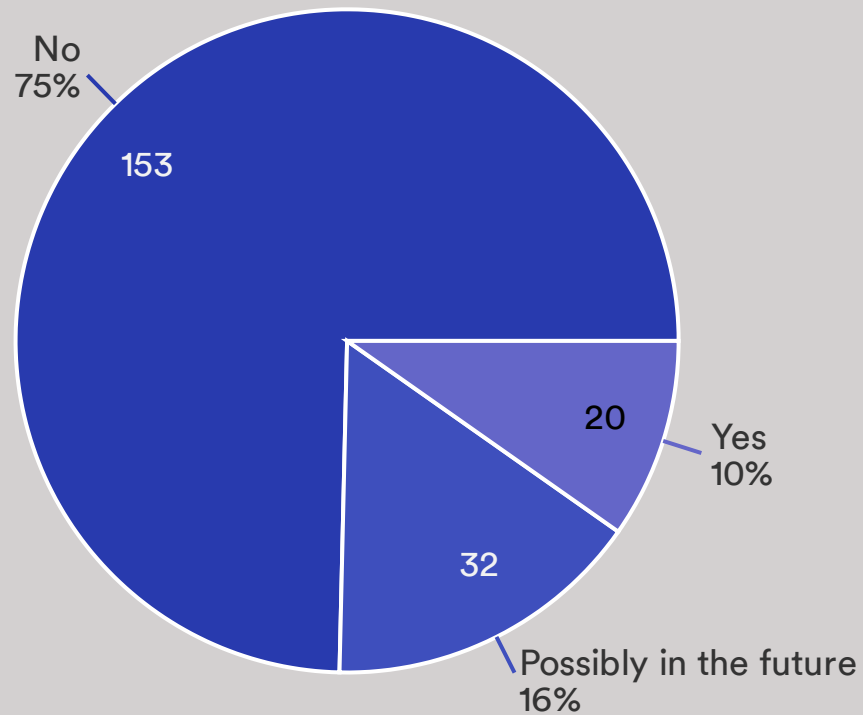

Public Spaces Consultation 2021

1.1.1 How long have you lived in the Parish?

1.1.2 Which of the following attracted you to the Parish or most makes you want to stay here?

1.1.3 Is your home?

Data	Response	%
Owner Occupied	195	95%
Rented Association	8	4%
Rented Private	3	1%

1.1.4 Do you expect to move within the next 10 years?

Data	Response	%
No	139	67%
Don't know	48	23%
Yes	20	10%

1.1.5 Do you have an elderly, disabled, or dependent relative living with you or might need to come and live with you?