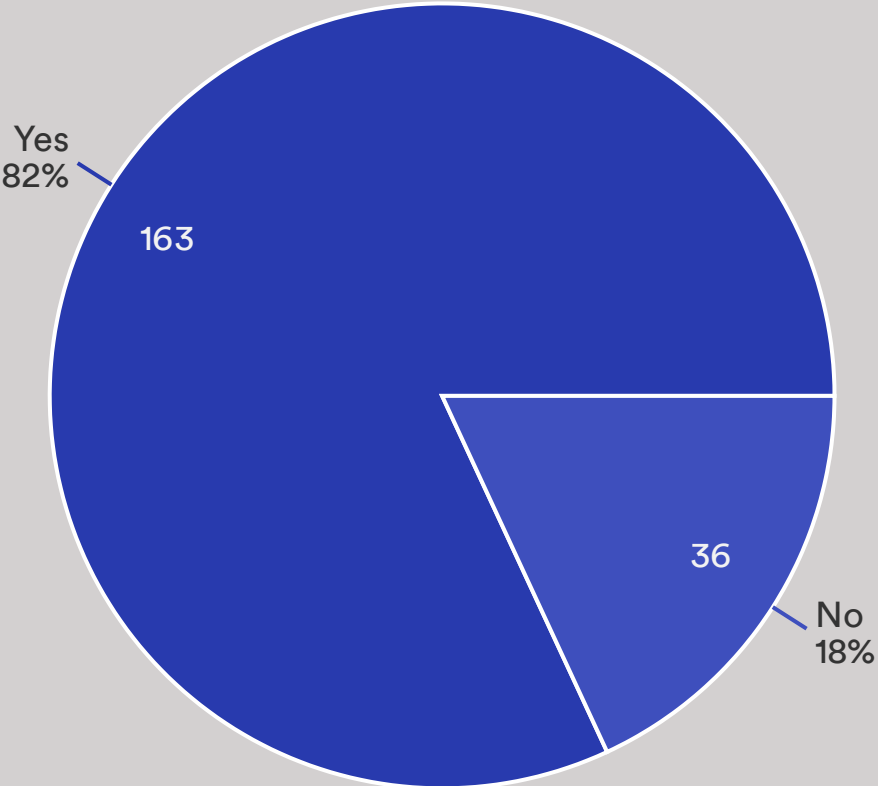

3.2.3g Out of options 2.3a to 2.3e, please tick your preferred choice.

3.2.3h Would you like to see disabled access to Torfield (the main field) improved?

Data	Response	%
Yes	4	100%
No	0	0%

3.3a Would you like to see a Community Orchard in Broomhill Meadow?