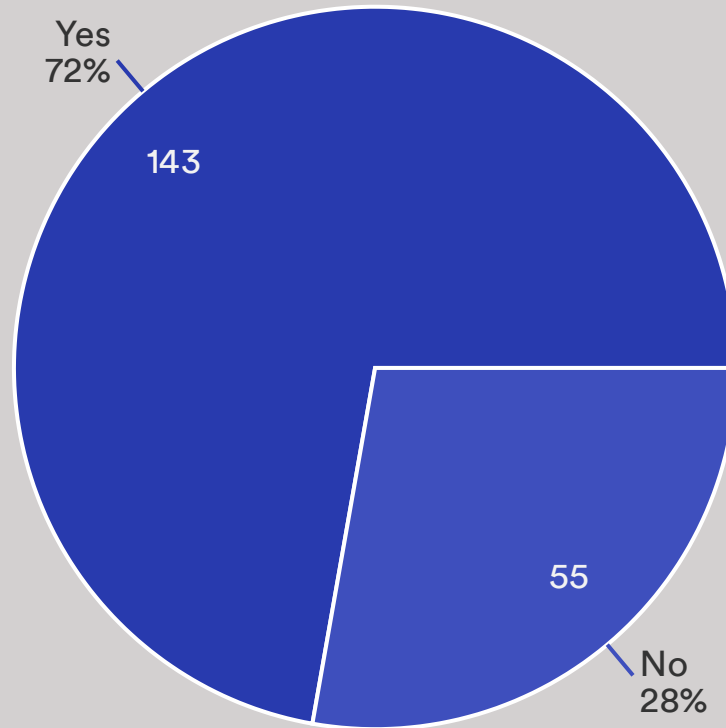

3.3c Would you like to see an all weather natural track around Broomhill Meadow for runners, walkers and dog walkers?

Data	Response	%
Yes	143	72%
No	55	28%