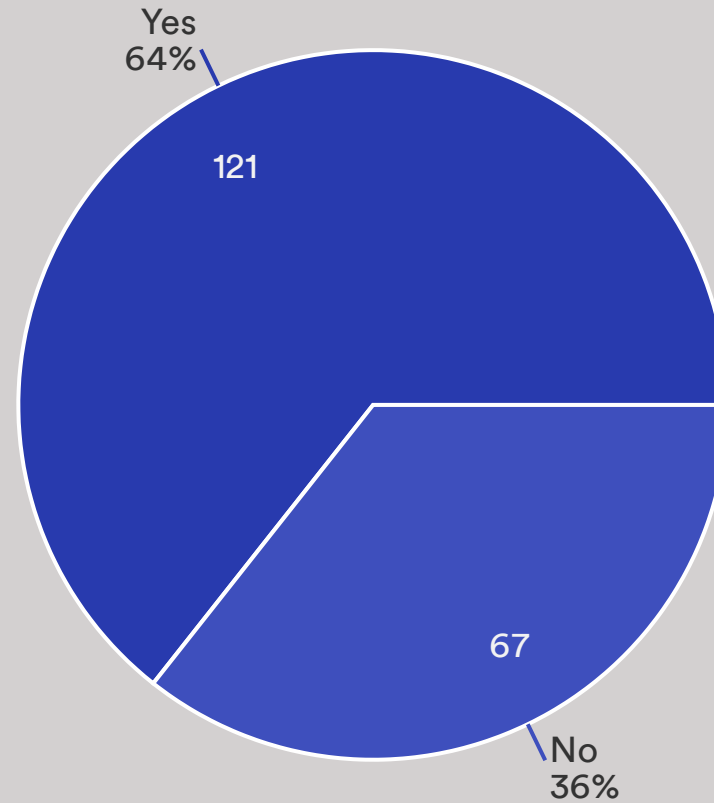

3.2.3d Would you like to see a Short Tennis (grass) Court marked out with retractable posts for nets?

Data	Response	%
Yes	121	64%
No	67	36%