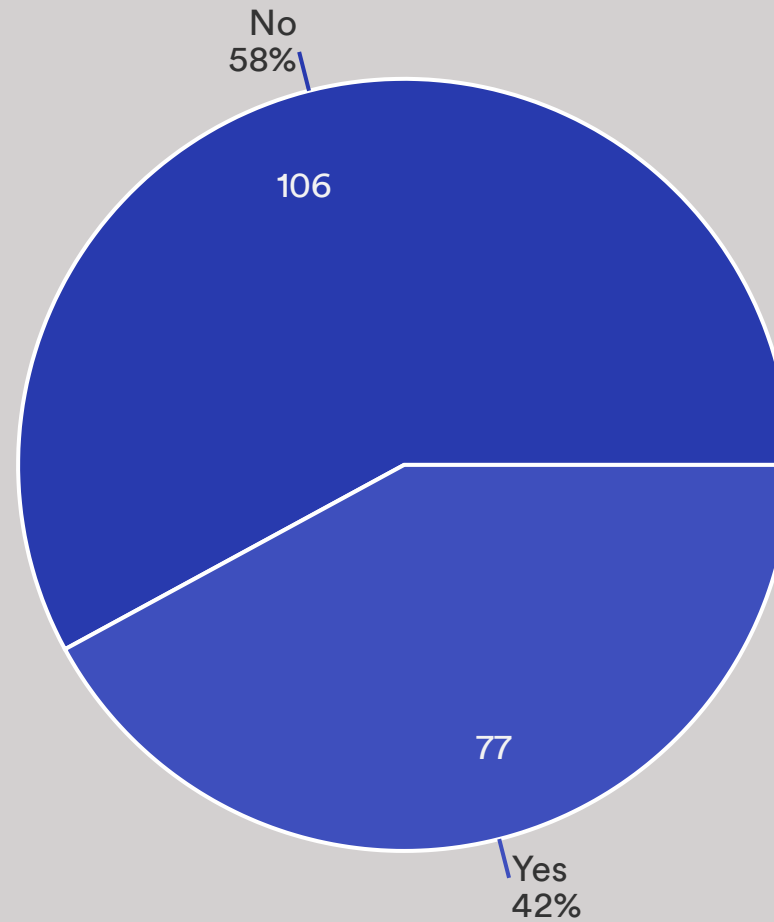

3.1.7 Do you visit any of the following?

3.1.8 Do you take your dog to these areas - (please tick)

3.1.9 How often do you visit each of these places?

Do you visit.....
DAILY.

■ Broomhill Meadow
■ Torfield
■ Torfield Playpark
■ Jubilee Meadow

Do you visit.....
WEEKLY.

■ Broomhill Meadow
■ Torfield
■ Torfield Playpark
■ Jubilee Meadow

Do you visit.....
MONTHLY.

■ Broomhill Meadow
■ Torfield
■ Torfield Playpark
■ Jubilee Meadow

Do you visit.....
Hardly Ever.

■ Broomhill Meadow
■ Torfield
■ Torfield Playpark
■ Jubilee Meadow

3.2.1a Would you like the basketball area extended to full size?

Data	Response	%
No	106	58%
Yes	77	42%

3.2.1b Would you like the basketball area to be marked out as a Netball court as well?