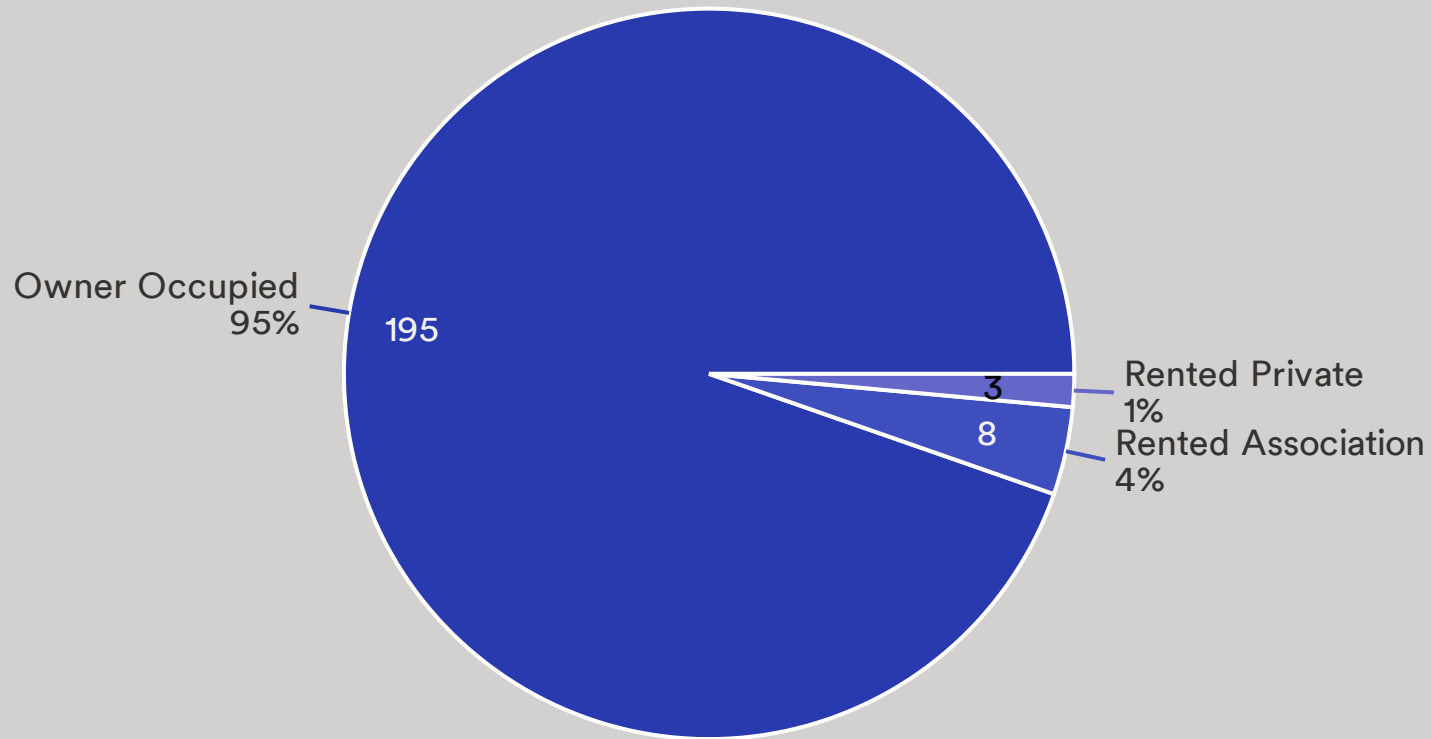

Public Spaces Consultation 2021

1.1.1 How long have you lived in the Parish?

1.1.2 Which of the following attracted you to the Parish or most makes you want to stay here?

1.1.3 Is your home?

Data	Response	%
Owner Occupied	195	95%
Rented Association	8	4%
Rented Private	3	1%