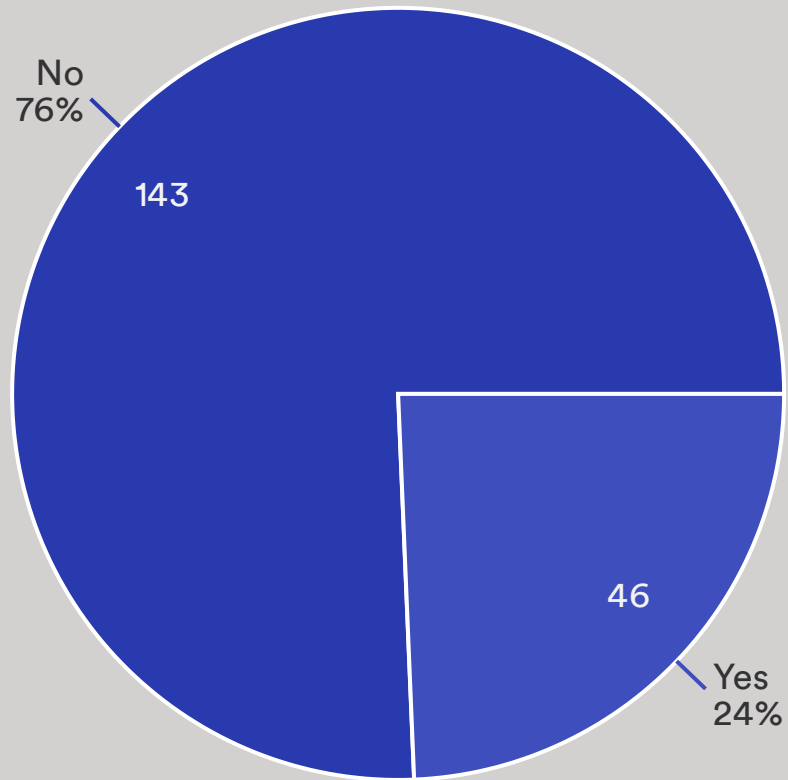

3.4c Would you like to see dogs restricted to certain times of the year?

Data	Response	%
No	143	76%
Yes	46	24%