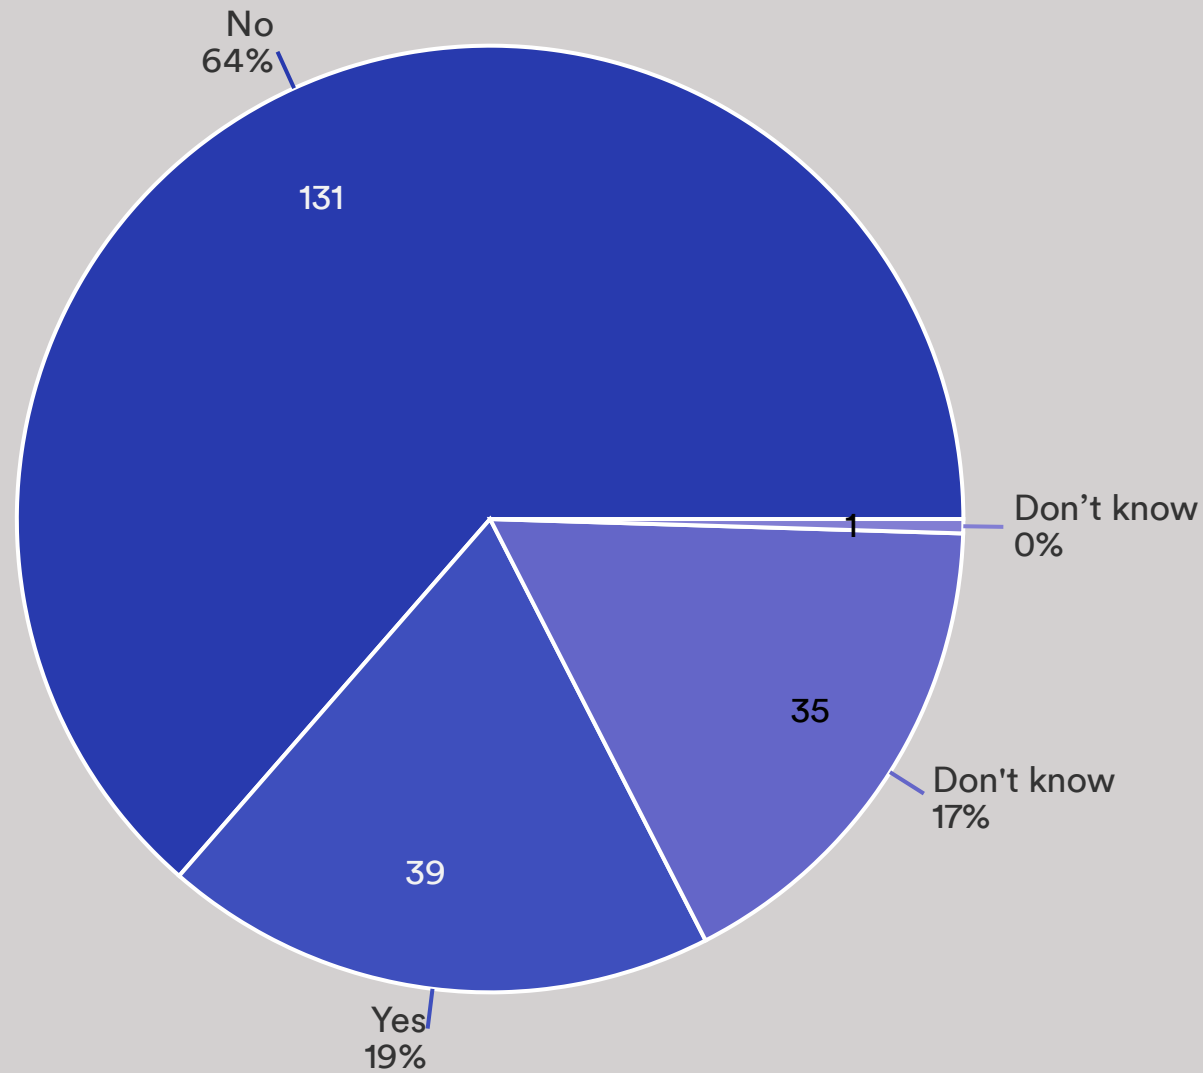

2.1.4 Would you reserve a plot for yourself?